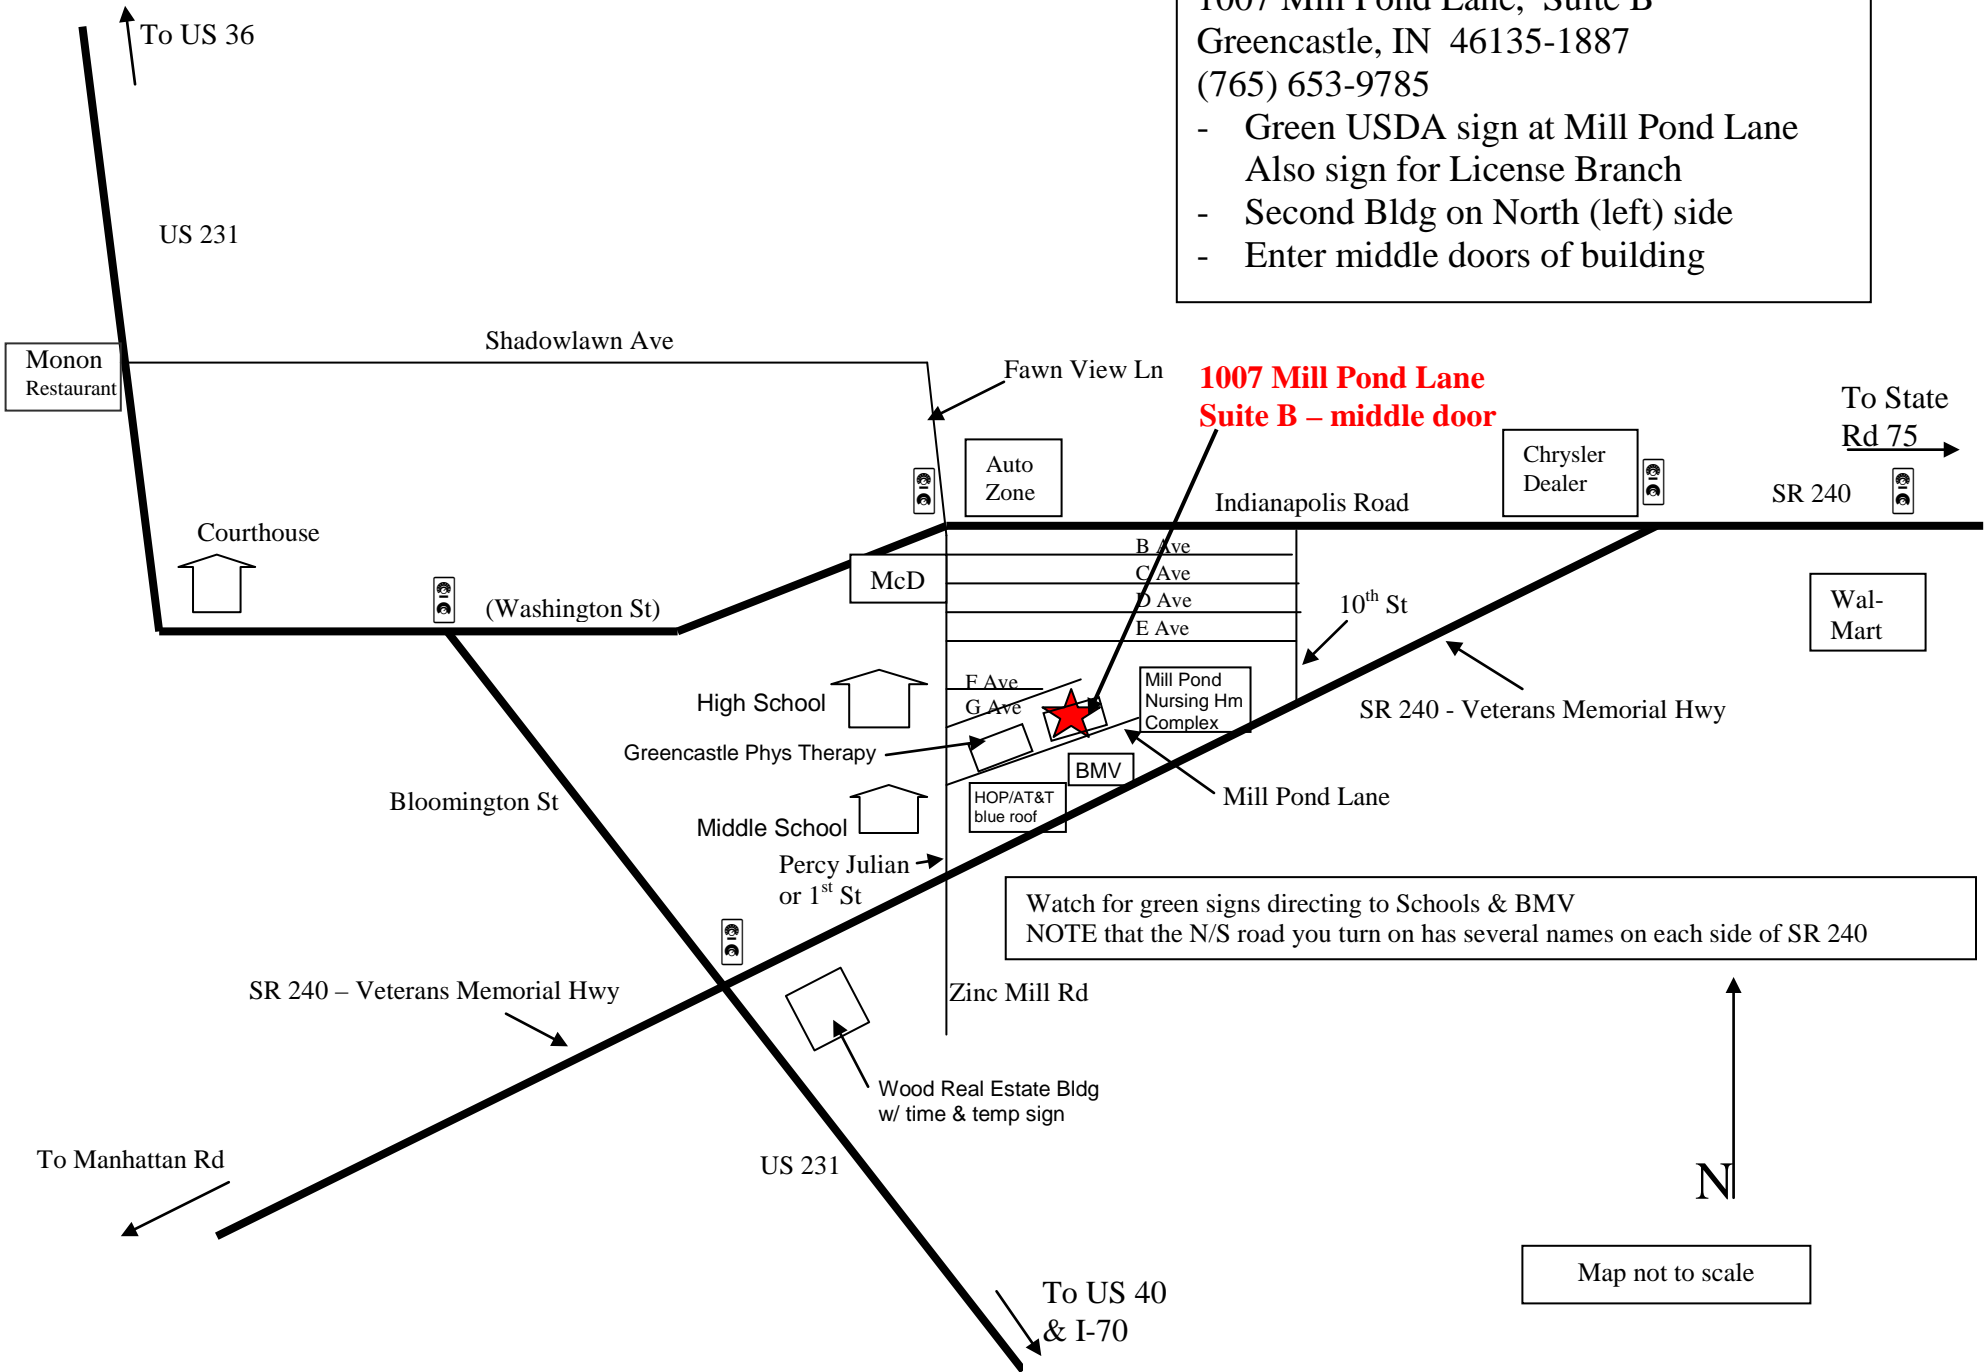

Sycamore Trails RC&D  
 1007 Mill Pond Lane, Suite B  
 Greencastle, IN 46135-1887  
 (765) 653-9785

- Green USDA sign at Mill Pond Lane
- Also sign for License Branch
- Second Bldg on North (left) side
- Enter middle doors of building

Map not to scale