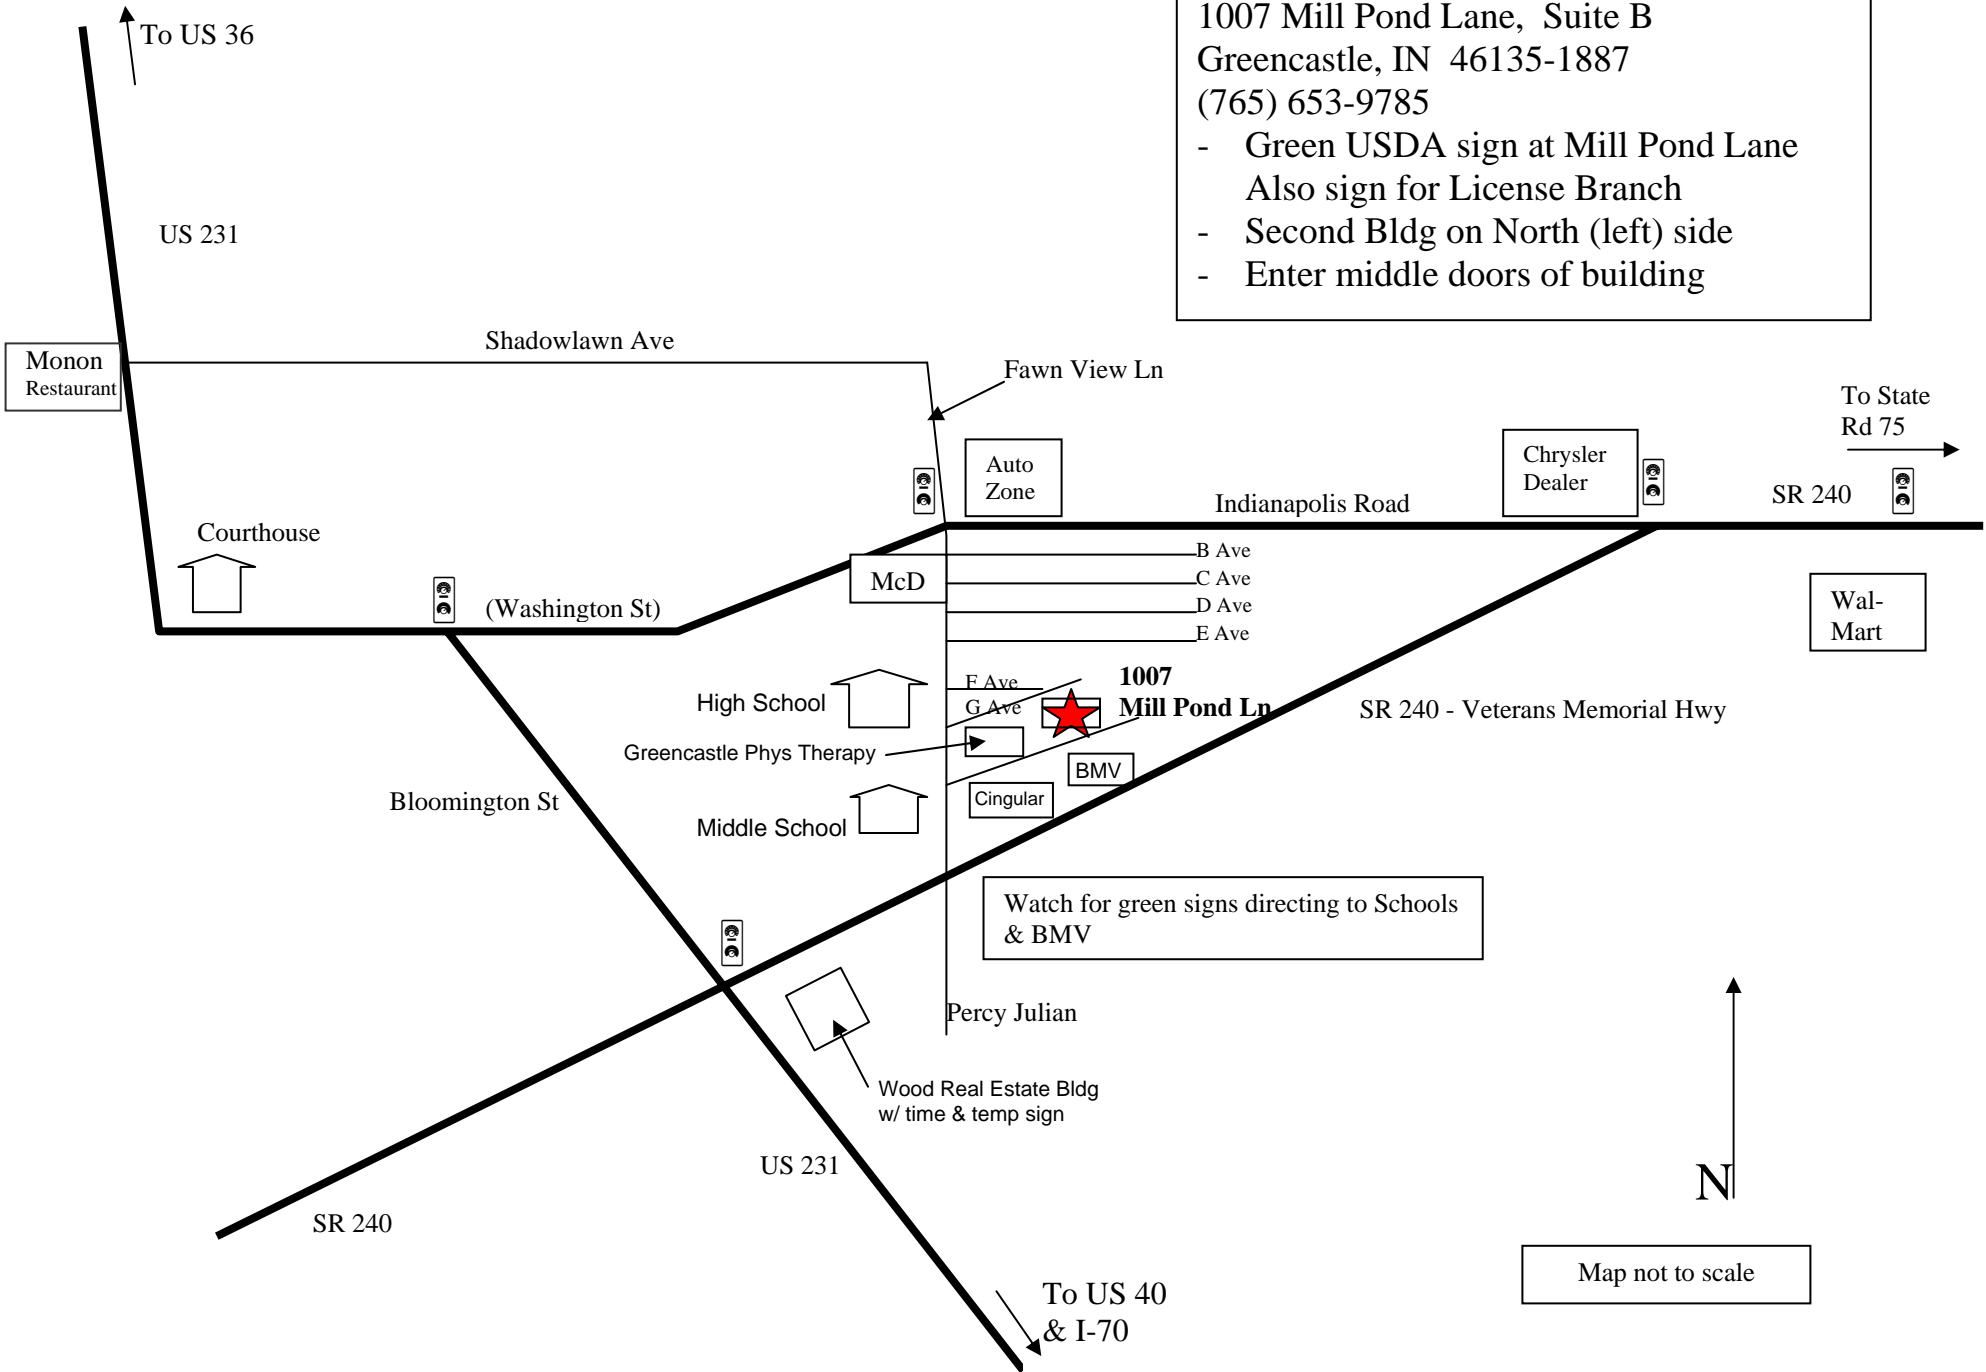

Sycamore Trails RC&D
 1007 Mill Pond Lane, Suite B
 Greencastle, IN 46135-1887
 (765) 653-9785

- Green USDA sign at Mill Pond Lane
- Also sign for License Branch
- Second Bldg on North (left) side
- Enter middle doors of building

Watch for green signs directing to Schools & BMV

Map not to scale